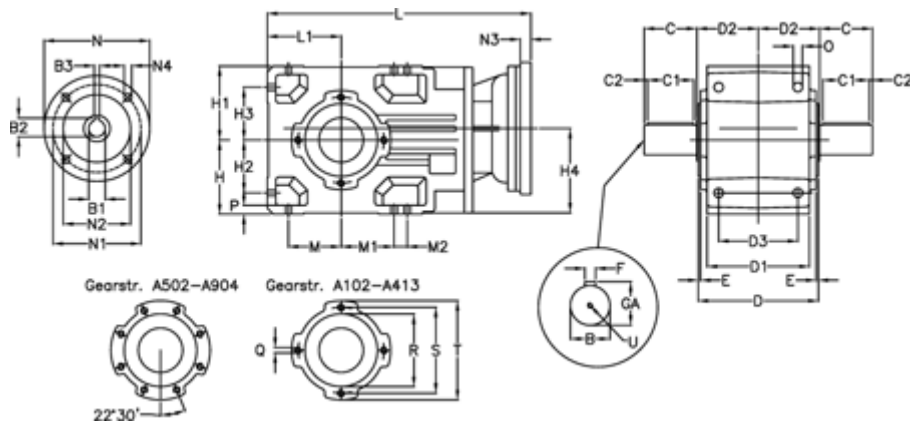

Article number: 29600101232225
 Description: Bevel helical gearbox
 A102UD-12,3-P71B5

Measures

B = 25	D1 = 95	H1 = 70	M2 = 0	Q = M8x12
B1 = 14	D2 = 63	H2 = 50.0	N = 160	R = 80
B2 = 16.3	D3 = 75	H3 = 50.0	N1 = 130	S = 100
B3 = 5	Description = A102UD-xx-P71 B5	H4 = 83.0	N2 = 110	T = 120
C = 45	E = 3.0	L = 282.5	N3 = 0	U = M8x19
C1 = 35	F = 8	L1 = 70	N4 = M8x16	
C2 = 5.0	GA = 28.0	M = 50.0	O = 9.5	
D = 117	H = 70	M1 = 50.0	P = 9	